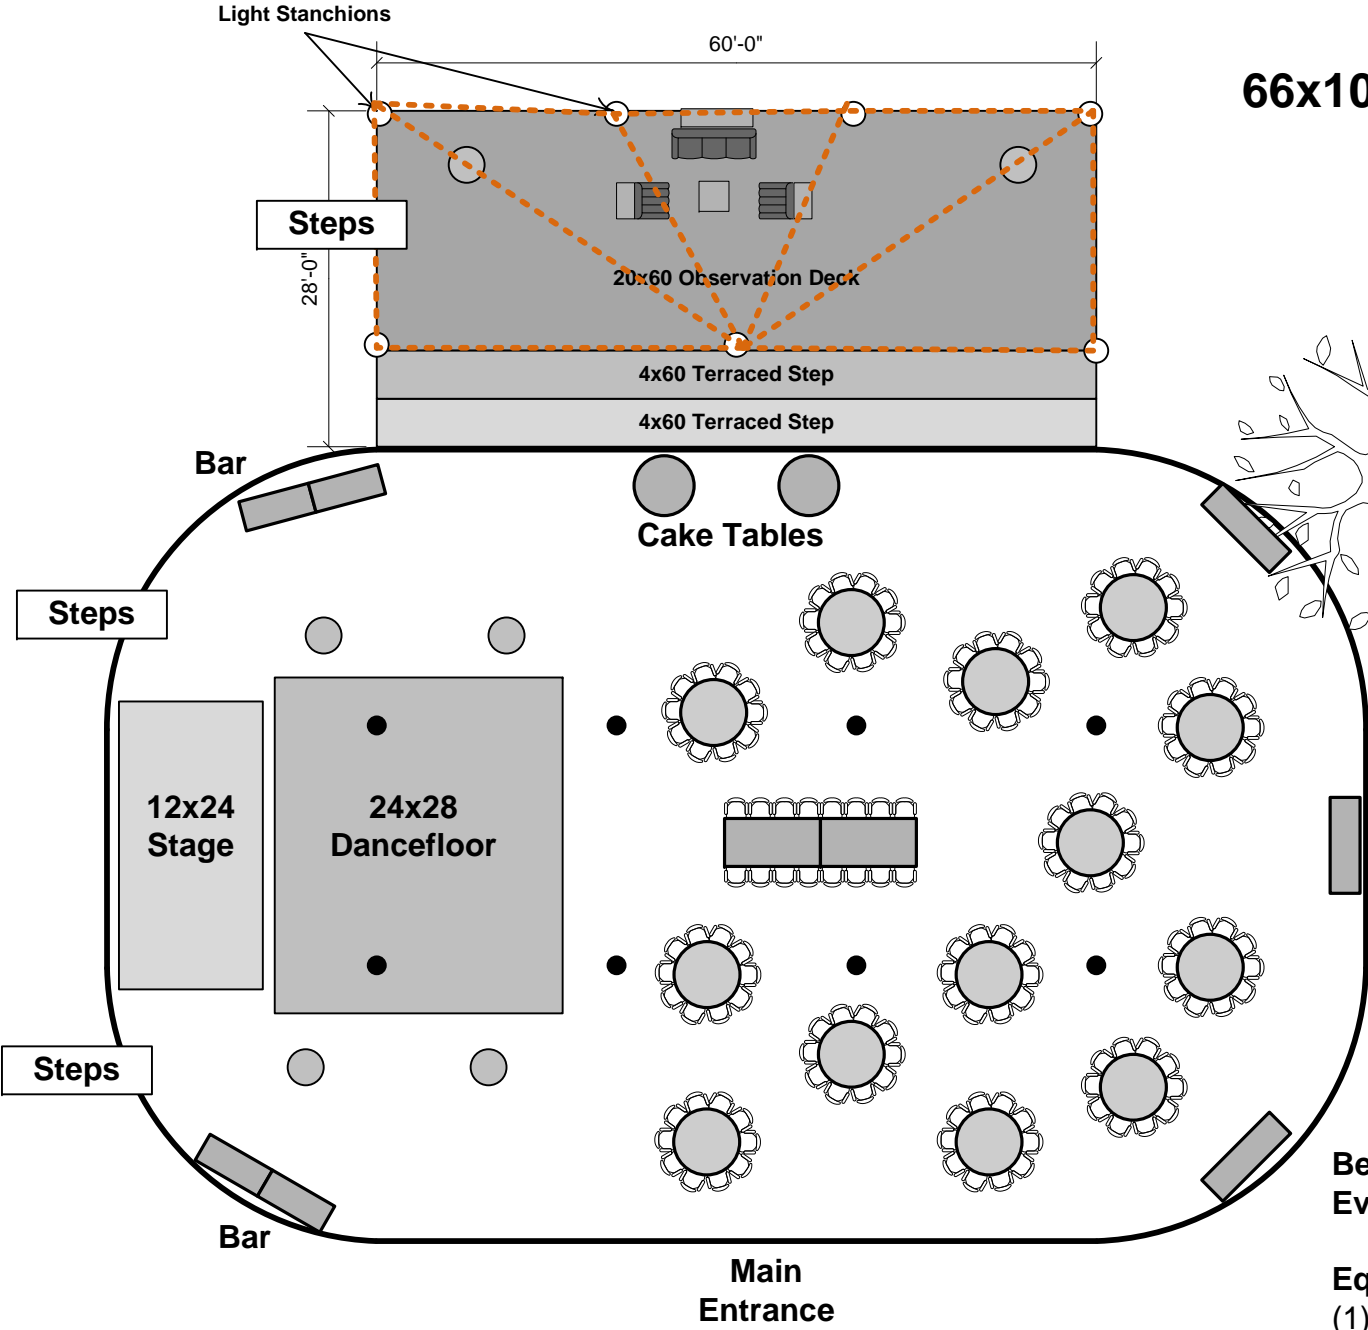

66x105 Sperry Tent

Bellwether Events
Event Date: Saturday, June 25, 2011

- Equipment Shown:**
- (1) 66x105 Sperry Tent
 - (1) 12x24 Stage
 - (1) 24x28 Dancefloor
 - (13) 5.5' Round Tables w/ 10 chairs
 - (1) 18' Rectangle Tables / 18 Chairs